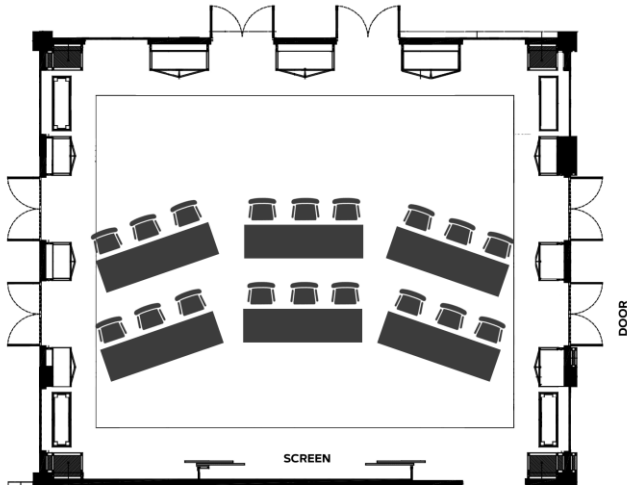

The Sanchaya is the perfect venue for upscale events. The Dahlia function room provides a number of options z from 48 guests for a sit-down dinner to accommodating 75 guests theatre-style.

For added flexibility, it opens up to a colonnaded terrace with views across the lawns to the ocean and is kitted out with all the latest technology.

DAHLIA FUNCTION ROOM

Area 78.61 m² / 846 ft²

Dimensions 9.95 x 7.9 m / 25.92 ft

Height 2.95 m

Banquet Rounds
48 Seating indoor

Single U Shape
24 Seating indoor

Classroom
48 Seating indoor

Theatre Style
75 Seating indoor

Conference/
Boardroom
30 Seating indoor

Double U Shape
42 Seating indoor